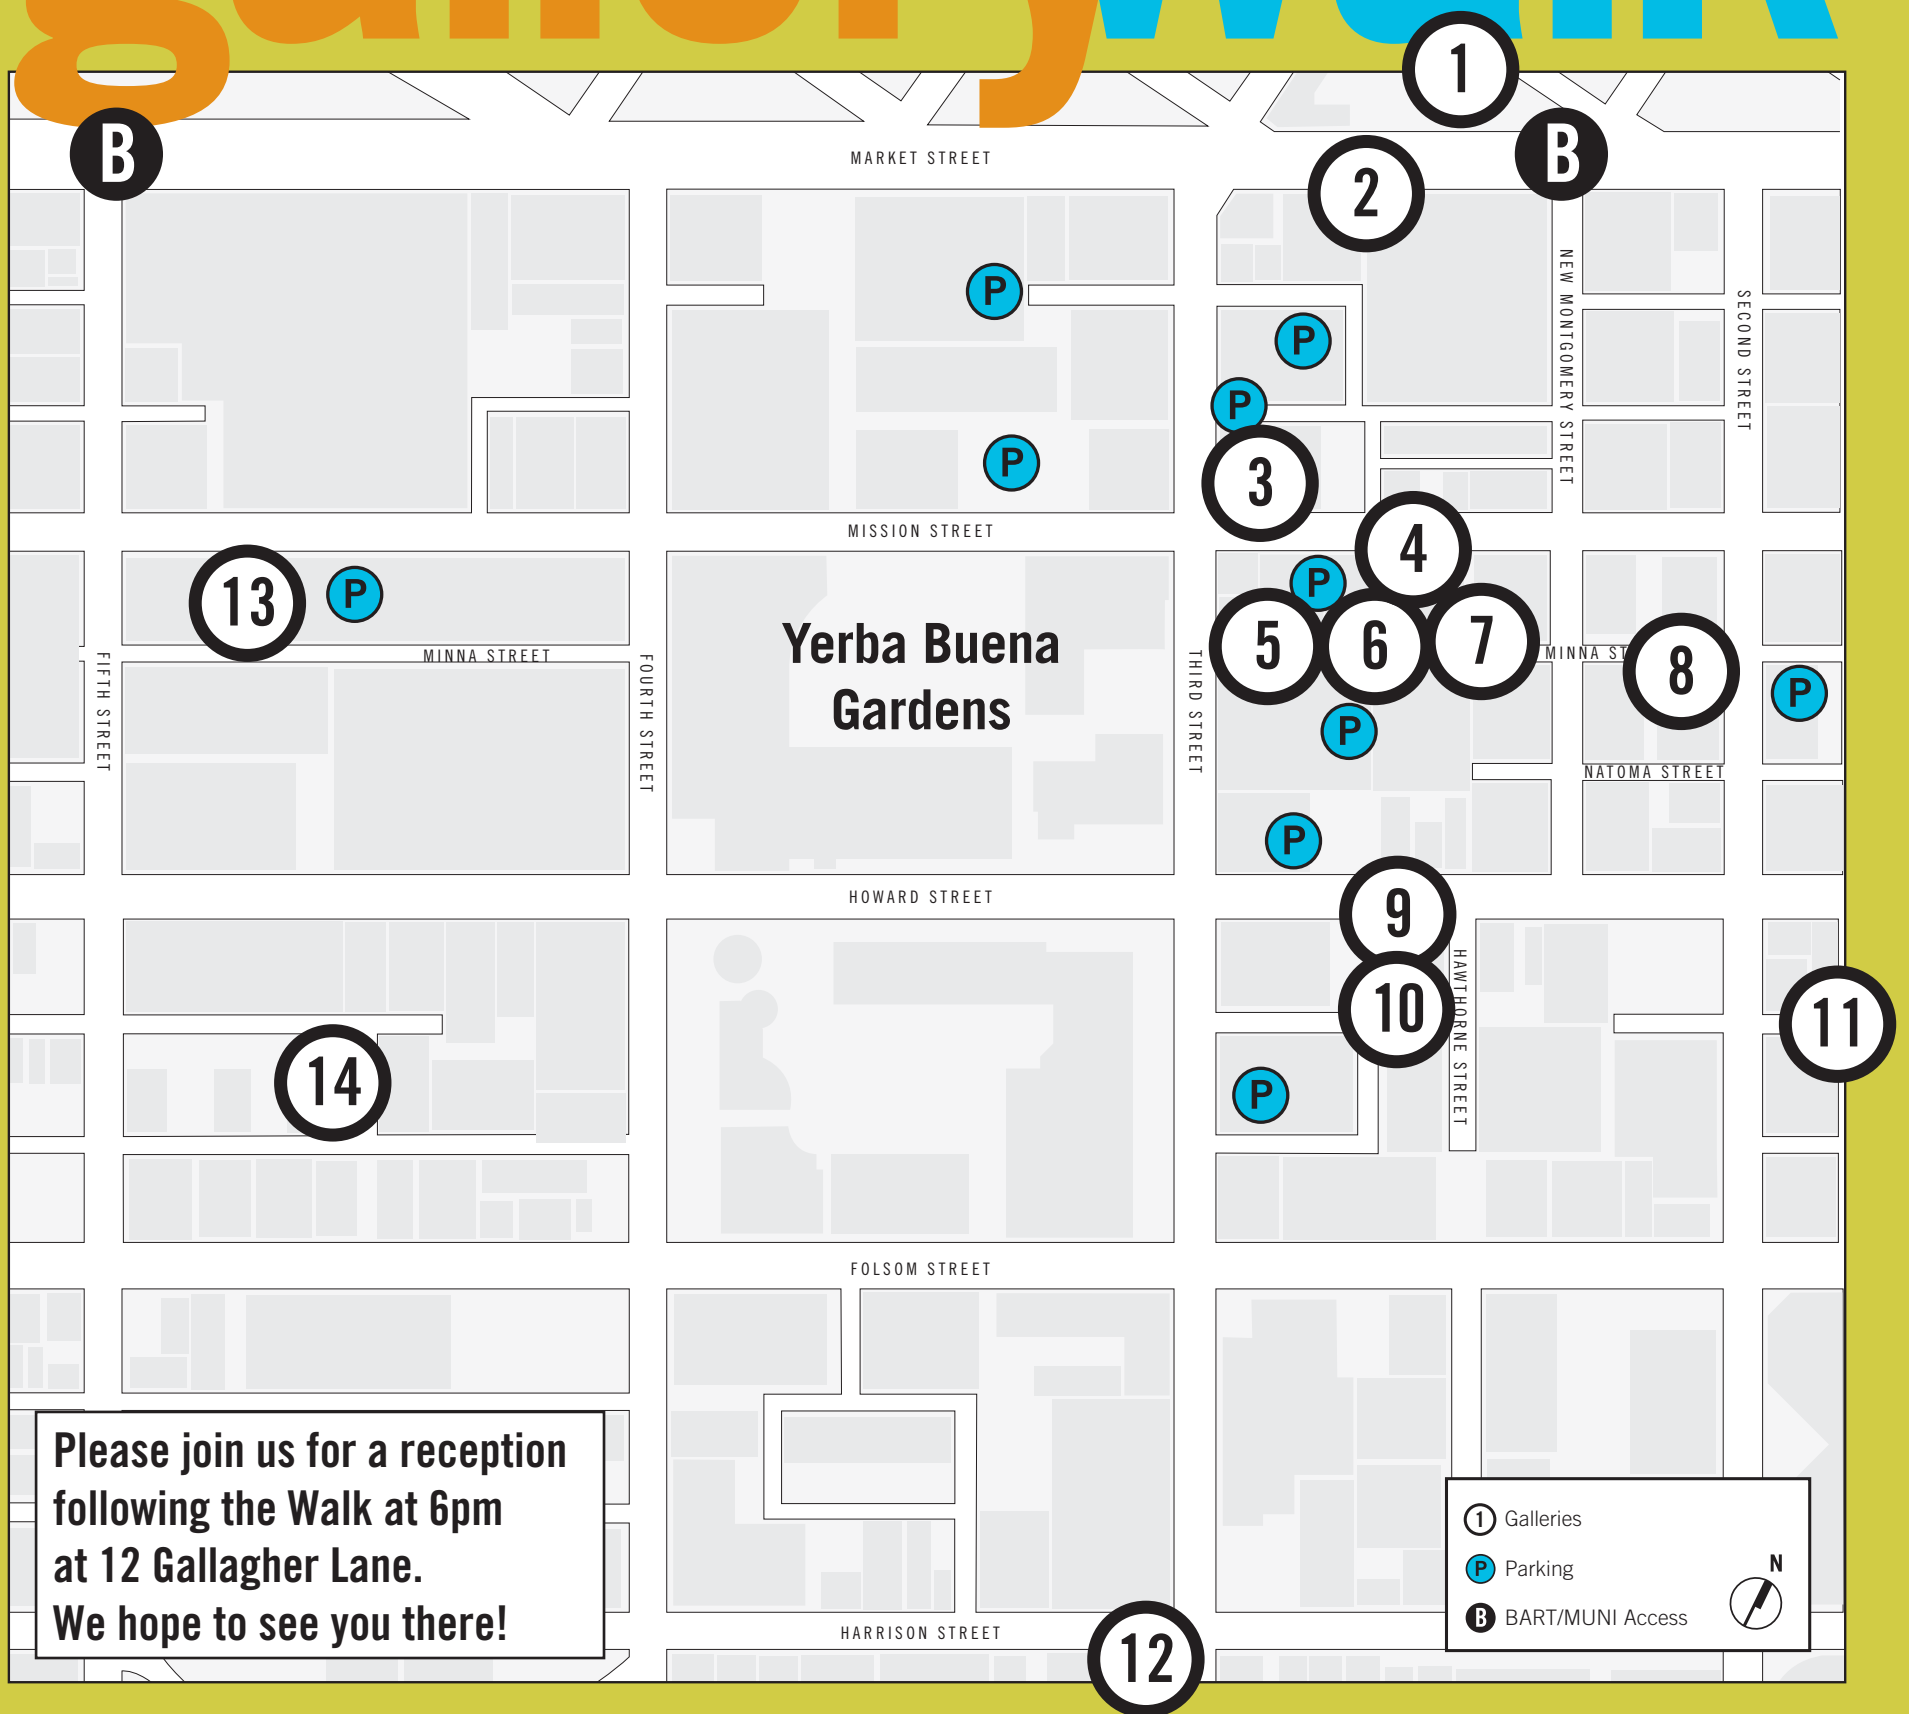

Saturday

June 12 1-6pm

SUMMER 2010 | YERBA BUENA

gallerywalk

Please join us for a reception following the Walk at 6pm at 12 Gallagher Lane. We hope to see you there!

PARTICIPATING GALLERIES (*DENOTES 21 AND OLDER)

- 1. Visual Aid**
57 Post Street, Suite 905 - 415/777-8242
www.visualaid.org
- 2. Modernism**
685 Market Street - 415/541-0461
www.modernisminc.com
- 3. UC Berkeley Extension**
95 3rd Street - 415/284-1081
www.extension.berkeley.edu/art/gallery.html
- 4. SF Camerawork**
657 Mission Street, 2nd Floor - 415/512-2020
www.sfcamerawork.org
- 5. Baer Ridgway Exhibitions**
172 Minna Street - 415/777-1366
www.baeridgway.com
- 6. Chandler Fine Art**
170 Minna Street - 415/546-1113
www.chandlersf.com
- 7. Catherine Clark Gallery**
150 Minna Street - 415/399-1439
www.cclarkgallery.com
- 8. 111 Minna Gallery***
111 Minna Street - 415/974-1719
www.111minnagallery.com
- 9. 871 Fine Arts**
20 Hawthorne Street, Lower Level - 415/543-5155
www.artbook.com/871store
- 10. Crown Point Press**
20 Hawthorne Street - 415/974-6273
www.crownpoint.com
- 11. Fivepoints Arthouse**
72 Tehama Street - 415/989-1166
fivepointsarthouse.com
- 12. RayKo Photo Center**
428 3rd Street - 415/495-3773
raykophoto.com
- 13. The Artists Alley**
863 Mission Street - 415/522-2440
www.theartistsalley.com
- 14. 12 Gallagher Lane**
12 Gallagher Lane - 415/896-5700
www.12gallagherlane.com

YerbaBuenaAlliance
www.yerbabuena.org/GalleryWalk